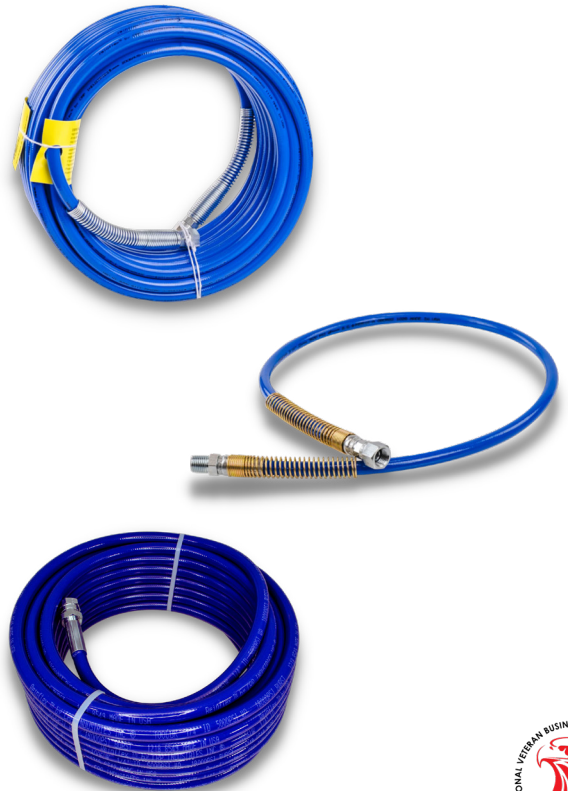

High Pressure Thermoplastic and PTFE Hose

Airless Paint Hose

CRP Industrial offers a full line-up of Reinflex airless paint spray hoses with pressures that meet or exceed the pressure requirements of all airless pump manufacturers. Reinflex airless paint spray hoses are specifically designed for the application of paints, solvents, lacquers, foams, caulks, resins, and roof coatings. A comprehensive selection of end fittings are available to meet the requirements of the above-mentioned applications. In addition to our hoses, we also offer a wide range of accessory items including adapters, ball valves, gauges, and in-line hose and gun swivels.

Part	ID	Color	Working Pressure
1003AV	1/8"	Blue	3,500 PSI
1003K	1/8"	Blue	5,075 PSI
404UK	3/16"	Blue	1,900 PSI
1004AV/AVB	3/16"	Blue/Black	3,500 PSI
1004UK/UKB	3/16"	Blue/Black	5,250 PSI
2104UKN	3/16"	Black	8,000 PSI
1006AV/AVB	1/4"	Blue/Black	3,300 PSI
2006AVS	1/4"	Blue	4,000 PSI
1006UK/UKB	1/4"	Blue/Black	5,000 PSI
2006UK	1/4"	Blue	6,170 PSI
2106UKN	1/4"	Black	10,000 PSI
1010AV/AVB	3/8"	Blue/Black	3,300 PSI
1010UK/UKB	3/8"	Blue/Black	3,500 PSI
2010UK/UKB	3/8"	Blue/Black	6,000 PSI
2110UKN	3/8"	Black	8,000 PSI
1013UK/UKB	1/2"	Blue/Black	3,000 PSI
2013UK/UKB	1/2"	Blue/Black	5,000 PSI
2113UKN	1/2"	Black	6,500 PSI
2113UKX	1/2"	Black	7,250 PSI
3013UK	1/2"	Black	8,500 PSI
1020UK	3/4"	Blue	1,750 PSI
2020UK	3/4"	Blue	3,100 PSI
2120UKN	3/4"	Black	6,500 PSI
2120UKX	3/4"	Black	7,250 PSI